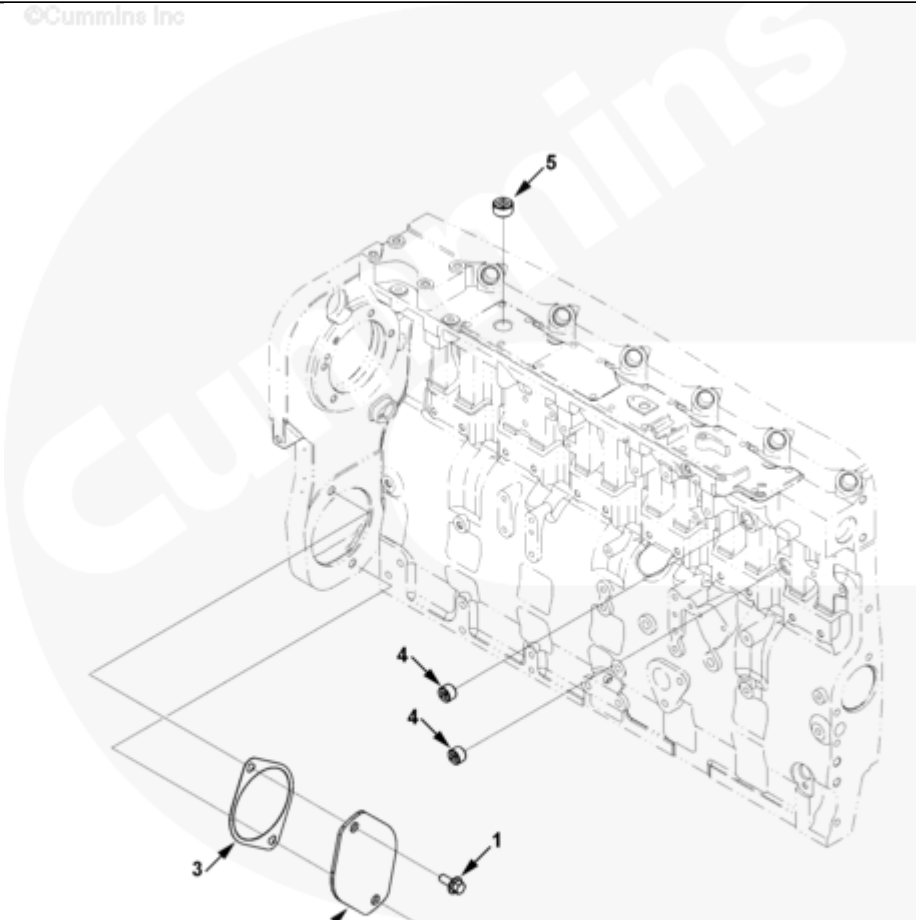

Parts Catalog - Option Detail

Electronic Parts Catalog - Option Detail				
Option	Group	Graphic	Film Card	Date
DF9708-01	09.04	df953gc	Z	19-AUG-03
Engines	6C8.3, C GAS PLUS CM556, G8.3, G8.3 CM558, GTA8.3 CM558, ISC CM2150, ISC CM554, ISC CM850, ISC8.3 CM2250, ISC8.3 G CM2180 C101, ISL CM2150, ISL CM554, ISL CM850, ISL G CM2180, ISL8.9 CM2150 L110, ISL8.9 CM2880 L112, ISL9 CM2150 SN, ISL9 CM2250, ISL9 CM2350 L101, ISL9 CM2350 L111, ISLE4 CM850, L GAS PLUS CM556, L8.9, L8.9 L121, L8.9G CMOH2.0 L125B, L9 CM2350 L116B, L9 CM2350 L119B, L9 CM2350 L120C, L9 CM2350 L123B, L9.3 L105, L9.5 L117, L9N CM2380 L124B, QSC8.3 CM2250, QSC8.3 CM2880 C102, QSC8.3 CM554, QSC8.3 CM850(CM2850), QSL9 CM2250, QSL9 CM2250 L115, QSL9 CM2350 L102, QSL9 CM2350 L107, QSL9 CM2350 L118, QSL9 CM2350 L122, QSL9 CM554, QSL9 CM850(CM2850), QSL9 G CM558, QSL9 M CM2250 L106, QSL9.3 CM2880 L113			

df953gc

Cart	Ref No	Part Number	Part Description	Required	Remarks
View My Cart					
		DF9708-01	Front Gear Train Accessory Mounting		MR - MOUNTING, FRONT GEAR... (More)
					TRAIN ACCESSORY DRIVE
					Front Gear Drive PTO:
					Customer Supplied Compressor
					or No Compressor Provision or
					No Hydraulic Pump Drive
					Adapter
					Gear Housing Pilot Bore
					(mm): 101.6
					Gear Housing Accessory Drive
					Mounting Provision: 2 x M12
					x 1.75
					Gear Housing Accessory Drive
					Mounting Bolt Circle
					Diameter (mm): 146
					Cover Plate Provided: Yes
					To Suit Gear Housing Pilot
					Bore (mm): 101.6
					Includes Plugs to Plug
					Compressor Water/Air
					Provision
					Pipe Plug 3008468 May Be Used
					in Place of 4931643
					Pipe Plug 3004869 May Be Used
					4933532
<input type="checkbox"/>	1	3901249	Hexagon Flange Head Cap Screw	2	M12 X 1.75 X 25.